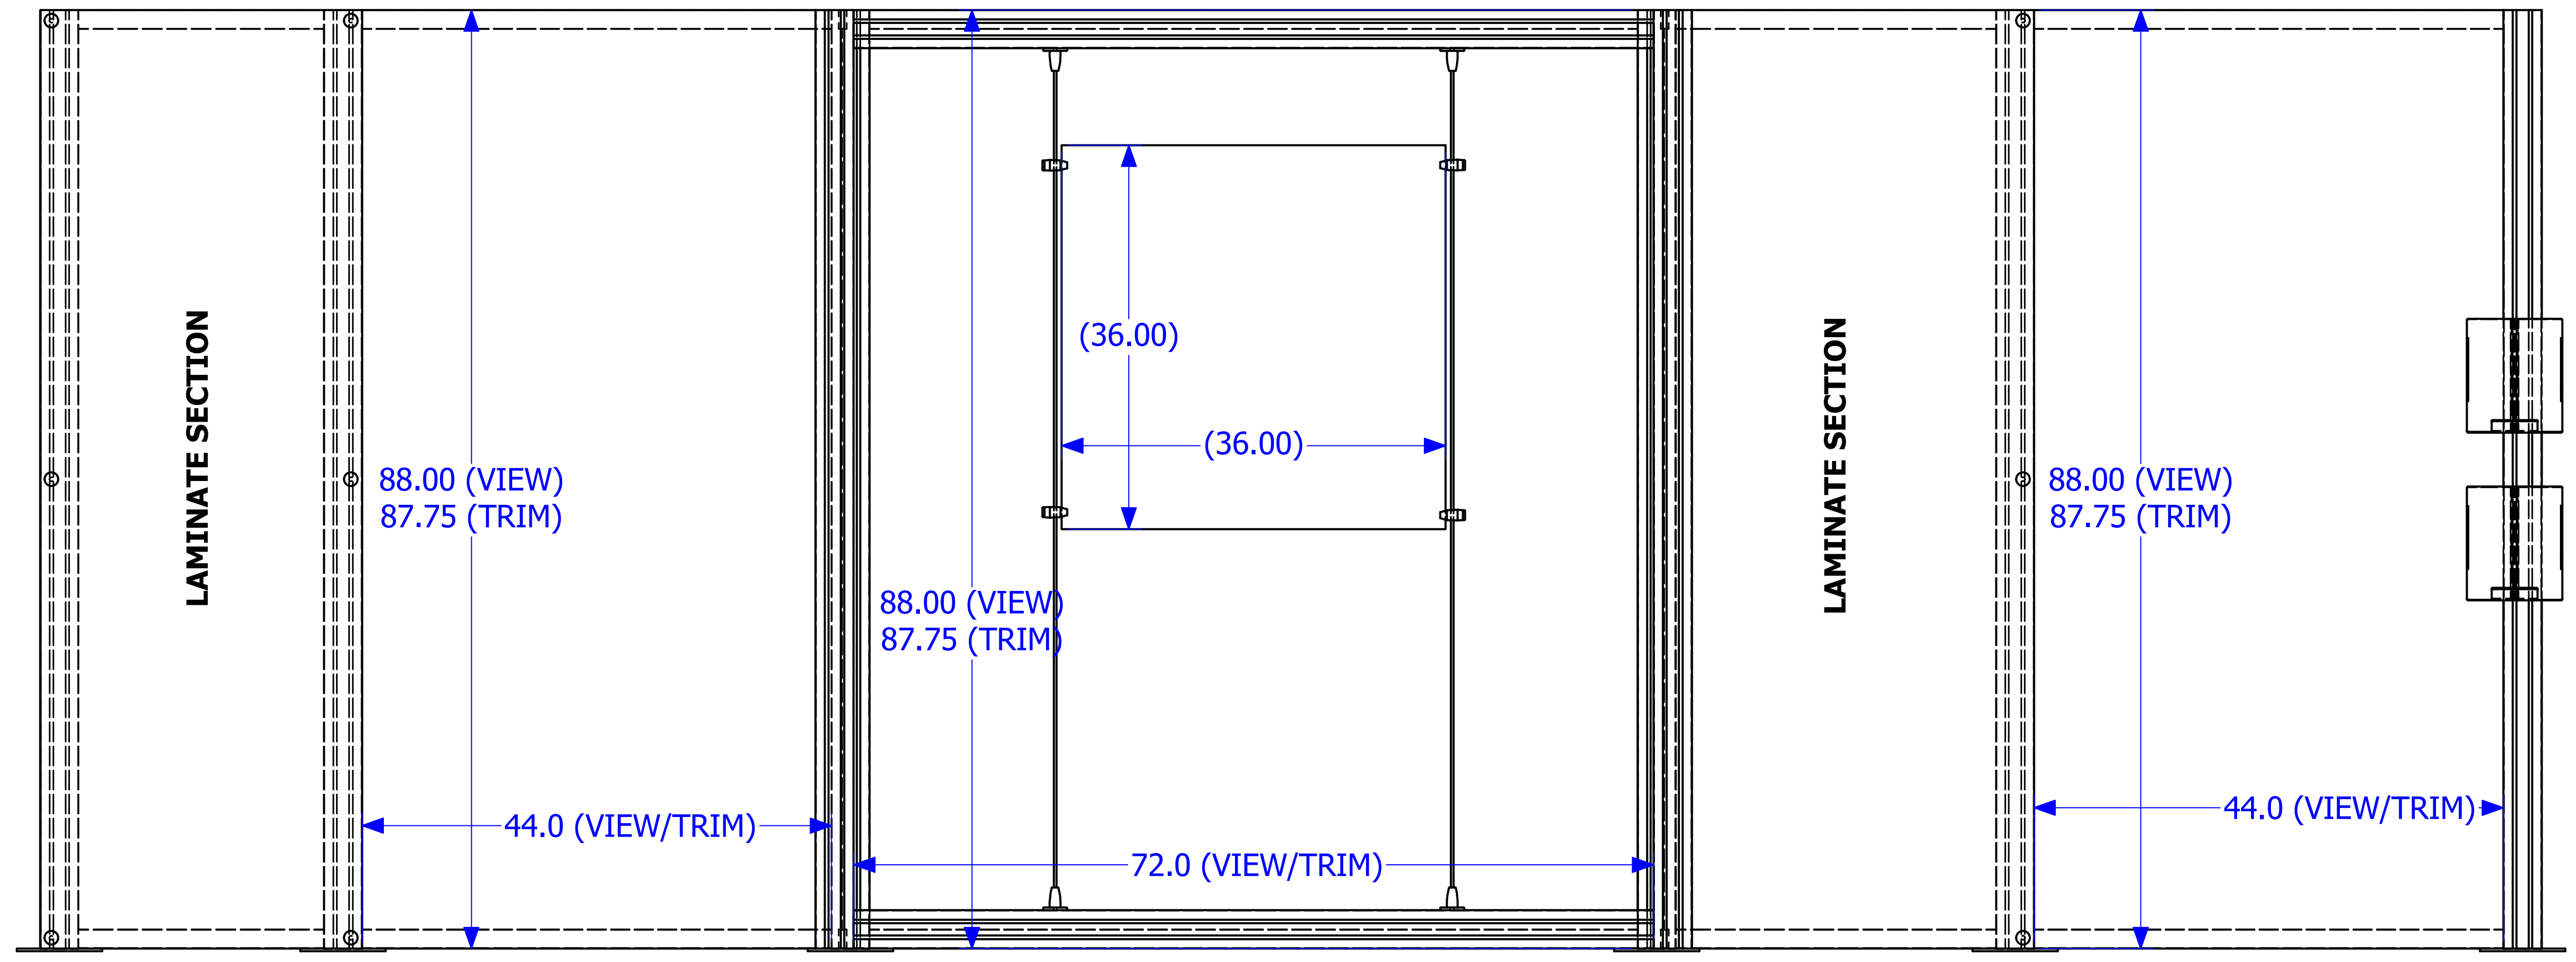

GRAPHIC SPECS	
PRODUCT NAME:	ECO-2008 (NAO)
MATERIAL:	PARADISE FABRC
VIEWABLE SIZE:	(1) 72" x 87.75"
VIEWABLE SIZE:	(2) 44" x 87.75"
MATERIAL:	GREENCORE
VIEWABLE/TRIM SIZE:	(1) 36" x 36"
ESTIMATED GRAPHIC PACKAGE	\$1665 RETAIL
EFFECTIVE DATE:	8/1/2011

**Please use this document for reference only.
Contact your distributor for final graphic templates per order.**

DRAWN michaelmccord	7/20/2011	TITLE	
CHECKED		ECO-2008 GRAPHIC SPECS	
QA		SIZE	DWG NO
MFG		D	ECO-2008 (NAO) GFX SPECS 1
APPROVED		SCALE	REV
			1
		SHEET 1 OF 1	